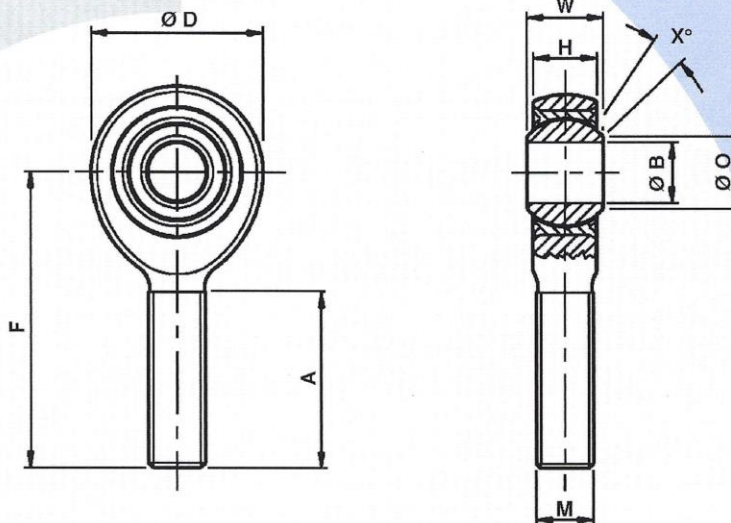

RMD RMLD

Imperial Male Rod End Bearings, Self lubricating

Rod End housing

Corrosion resistant steel
AMS 5643. Rc 36 to 42

Outer race

Corrosion resistant steel
AMS 5643. H1150

Ball

Corrosion resistant steel
AMS 5630. Rc 55 to 62

Liner

Rose 'D' type enriched
long life liner qualified
to Mil-B-81820

RMD Right hand thread

RMLD Left hand thread

For tight fit add suffix 'TF' to part no. Eg. RMD06TF

For UNF thread add suffix "U" to part number. Eg. RMD06U

Rose part no	B	W	H	O	D	F	A	M	X	Max static radial load	Weight
	Bore dia	Ball width	Head width	Ball face dia	Head dia	Centre length	Thread length	Thread size	Angle		
RMD	+0.000	+0.000	+0.005	Min	+0.010	+0.010	+0.030	UNF-3A	deg	lbf	lb
RMLD	-0.005	-0.005	-0.005		-0.010	-0.010	-0.031				
03	.1900	.437	.337	.300	.806	1.562	.968	.3125 - 24	15	7090	.072
04	.2500	.437	.337	.300	.806	1.562	.968	.3125 - 24	15	7090	.072
05	.3125	.437	.327	.401	.900	1.875	1.187	.3125 - 24	14	7414	.087
06	.3750	.500	.416	.471	1.025	1.938	1.187	.3750 - 24	8	10367	.136
07	.4375	.562	.452	.542	1.150	2.125	1.281	.4375 - 20	10	13224	.183
08	.5000	.625	.515	.612	1.337	2.438	1.468	.5000 - 20	9	21243	.278
10	.6250	.750	.577	.725	1.525	2.625	1.562	.6250 - 18	12	24099	.424
12	.7500	.875	.640	.893	1.775	2.875	1.687	.7500 - 16	13	32335	.639
14	.8750	.875	.765	1.000	2.025	3.375	2.000	.8750 - 14	6	37598	.963
16	1.0000	1.375	1.015	1.270	2.775	4.125	2.343	1.2500 - 12	12	84520	2.546

Dimensions in inches

No load rotational breakout torque			
Bore size	Normal fit lbf.in	Bore size	Tight fit lbf.in
03 & 04	.25 to 5.0	03 & 04	3.0 to 8.0
05 to 12	.25 to 8.0	05 & 06	3.0 to 10.0
14 & 16	.25 to 12.0	07 to 12	4.0 to 10.0
		14 & 16	4.0 to 12.0